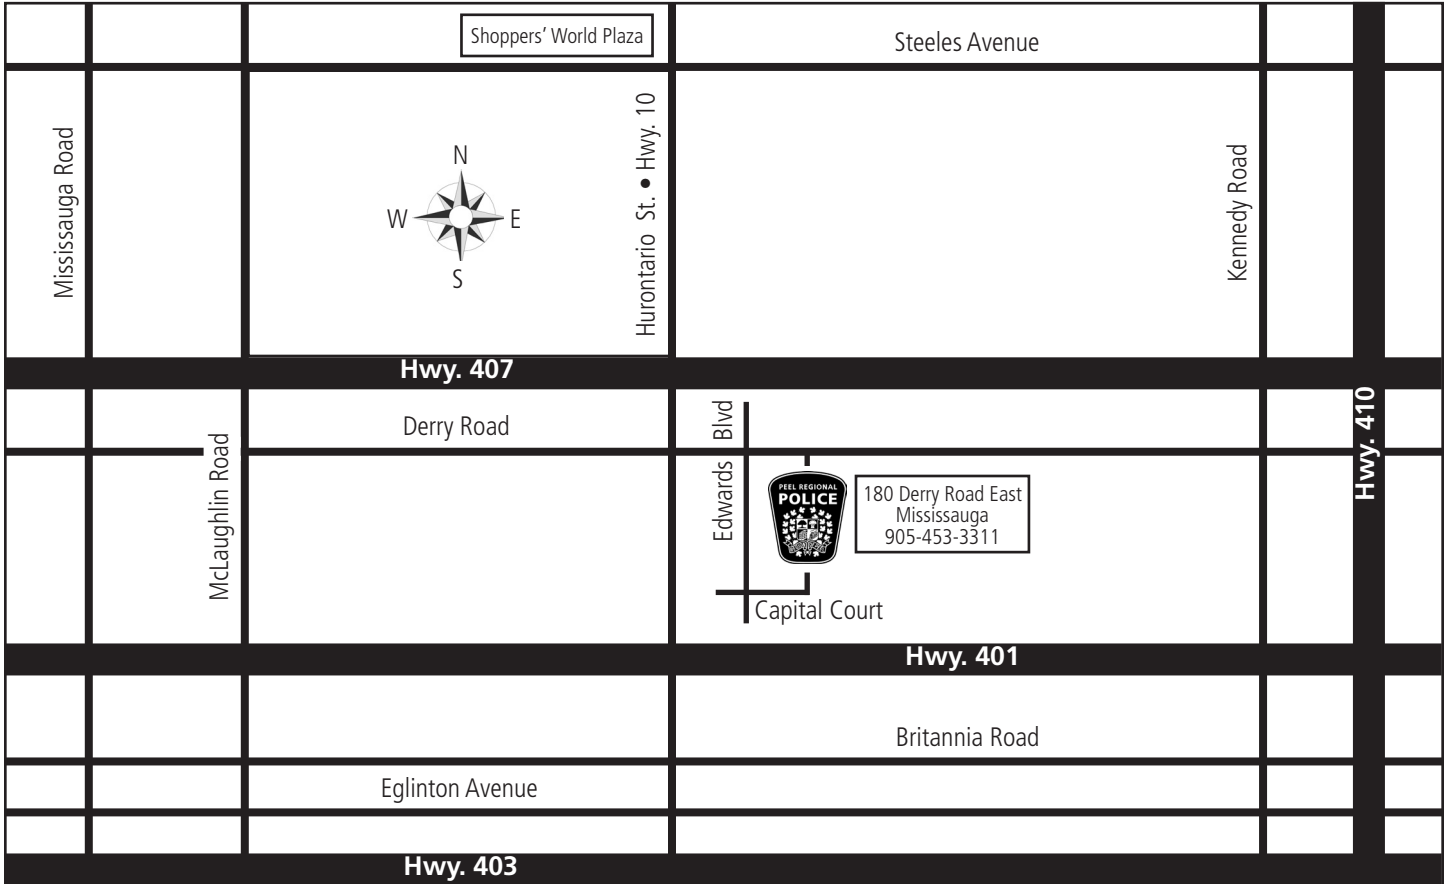

EMIL V. KOLB CENTRE

Peel Regional Police

EMIL V. KOLB CENTRE

180 Derry Road East, Mississauga • 905-453-3311

From 401 –

Exit at Highway 10 / Hurontario Street • Travel north 2.5k to Derry Road • Turn east onto Derry Road
 • Travel 0.5k past Edwards Boulevard • The next building on the right is the **EMIL V. KOLB CENTRE**
 (Peel Regional Police – 180 Derry Road).

From 410 –

Exit at Derry Road • Travel 2.0k west to Edwards Boulevard (lights at this intersection) • Turn left onto
 Edwards Blvd to Capital Court • Turn left onto Capital Court and follow into the back of the parking
 lot of the **EMIL V. KOLB CENTRE** (Peel Regional Police – 180 Derry Road).